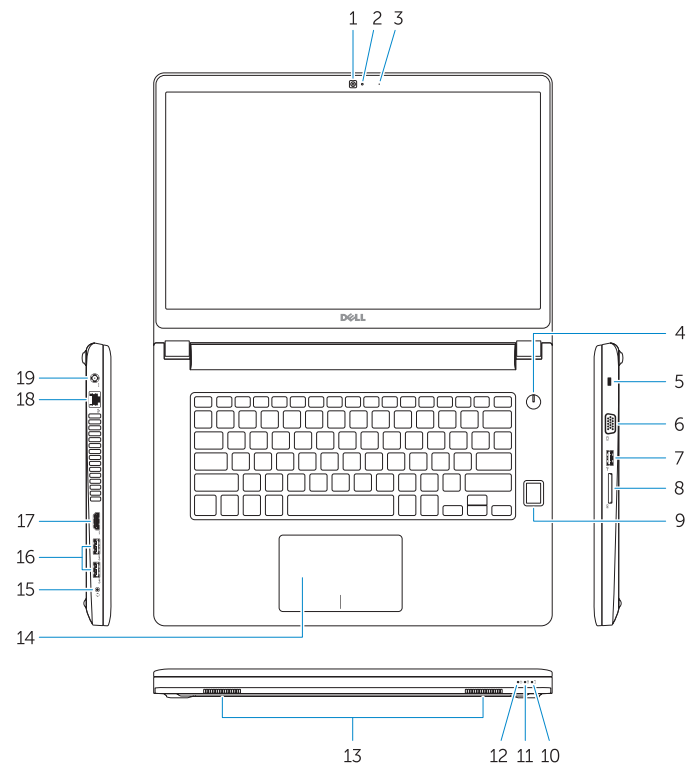

Latitude 14-3460

Features

Funcionalidades | Özellikler | الميزات

1. Camera
2. Camera-status light
3. Microphone
4. Power button (No LED indicator)
5. Security-cable slot
6. VGA connector
7. USB 2.0 connector
8. Memory card reader
9. Fingerprint reader (optional)
10. Battery-status light
11. Hard-drive activity light
12. Power-status light
13. Speakers
14. Touchpad
15. Headset connector
16. USB 3.0 connector (2)
17. HDMI connector
18. Network connector
19. Power connector
20. Battery
21. Battery release latch
22. Service-tag label